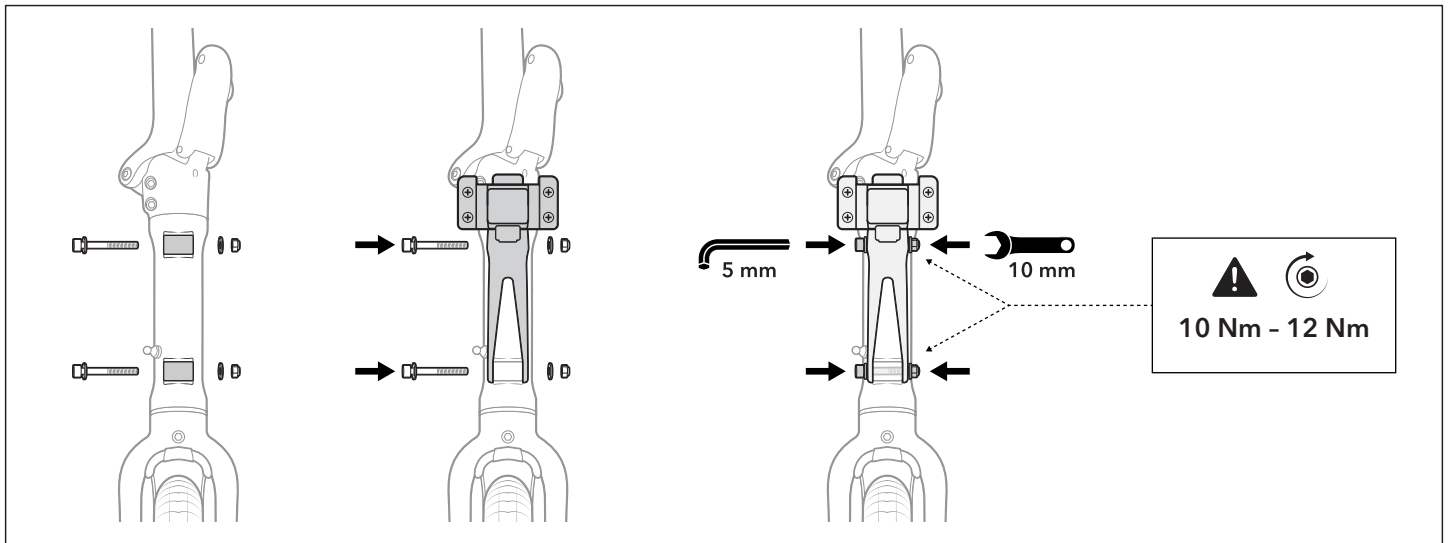

Luggage Truss™ for Combo Mount™

Installation

Tools required (not included)

! Maximum load: 7 kg (15.4 lb)

! To prevent interference with steering, use the enclosed strap to secure the cables to the handlepost.